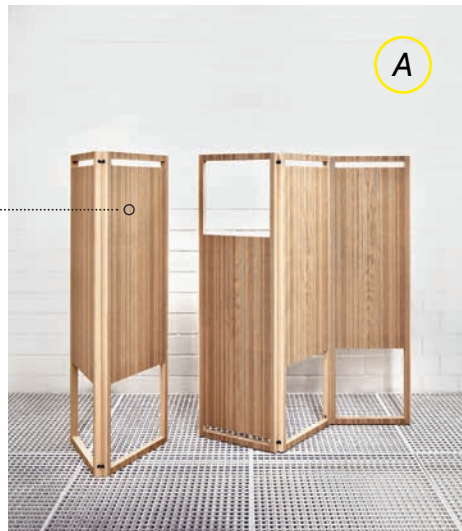

Visit our website
sublidot.swiss

reddot award 2018
winner

Sublimation is the future.

www.sublidot.swiss

sublidot®

0000000530

01 A new dimension of creativity.

Laser sublimation from solid wood, veneer or any other desired organic material is for us both the present and a tool for the future. With that, strasserthun, founder of their own brand sublidot, particularly values the unique laser system, which can manipulate the material in an exceedingly gentle manner. Delicate and clean with complex object forms or sizes, this also generates a consistent quality in uneven forms. Creativity inherits a new dimension.